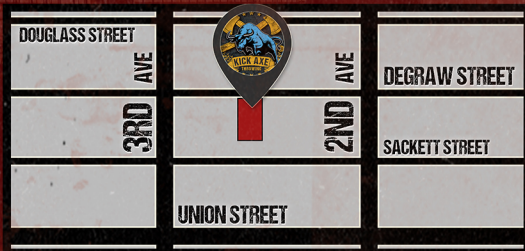

THINK DARTS... ONLY MORE KICK AXE!

THE VENUE

OPENING HOURS

Mon-Wed	11am - 10pm
Thursday	11am - 11:30pm
Friday	12pm - 1:30am
Saturday	10:30am - 1:30am
Sunday	12pm - 10pm

WHERE TO FIND US

622 DEGRAW STREET BROOKLYN, NY 11217