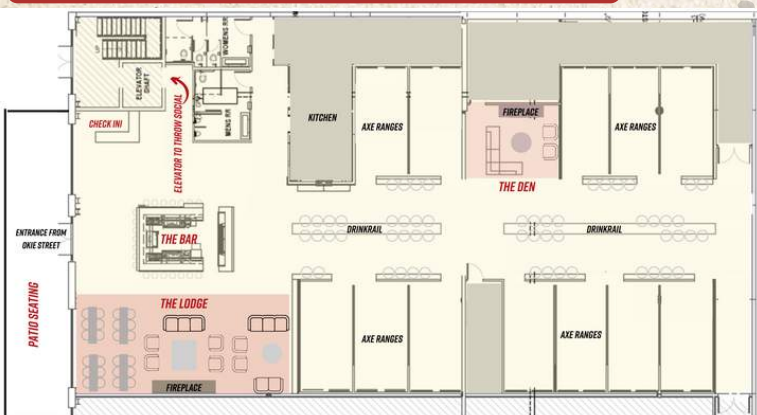

A one of a kind ax-perience

Walk into Kick Axe Throwing and you are instantly transported into cabin life. Guests can lounge in a beautiful rustic lodge-like atmosphere with comfortable furnishings, designer touches, and ax-citing food & beverage options. Cocktails, anyone? The venue is an 11,000 sq. ft space that includes TWELVE ranges, a Den for up to 20 guests & our sister venue THRōW Social right upstairs.

CAPACITY: 255 AT KICK AXE + 500 AT THRōW SOCIAL UPSTAIRS