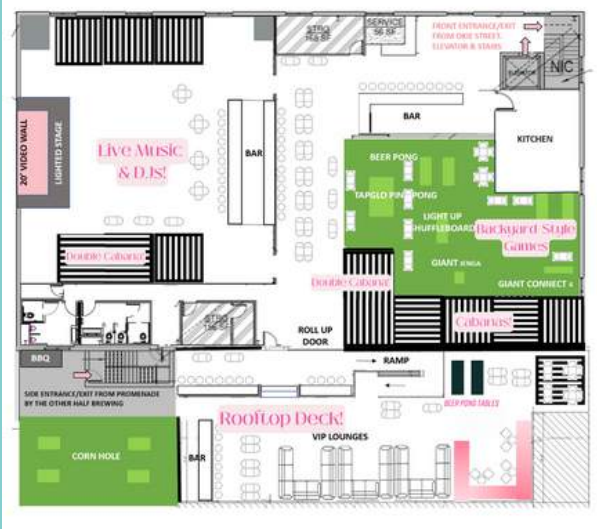

Audio & Visual Equipment

S'Mores Station & More!

INCLUDE OUR SISTER
VENUE, THROW SOCIAL, UPSTAIRS FOR
ADDITIONAL FUN & VARIETY

WWW.THROWSOCIAL.COM/DC

Cabana Rentals

2 Hr Cabana Rental (capacity of 10)

Interior \$300 | Rooftop Lounge \$200

Rental only includes use of space, no food or beverage.

OFFERINGS AT THROW SOCIAL:

LIVE BANDS & DJs ON STAGE, LARGE DANCE FLOOR, GAMES LIKE
PING PONG, CORN HOLE, SHUFFLEBOARD, GIANT JENGA, THREE
BARS, & MORE!

TECHNOLOGY

WiFi access, a 20' Video Wall, Stage, LED television screens,
and smart TV's for presentation or custom material.

DCGUESTS@KICKAXE.COM | WWW.KICKAXE.COM

FOR MORE INFO ON THROW SOCIAL, VISIT WWW.THROWSOCIAL.COM (LOCATED ON THE SECOND FLOOR OF KICK AXE THROWING)